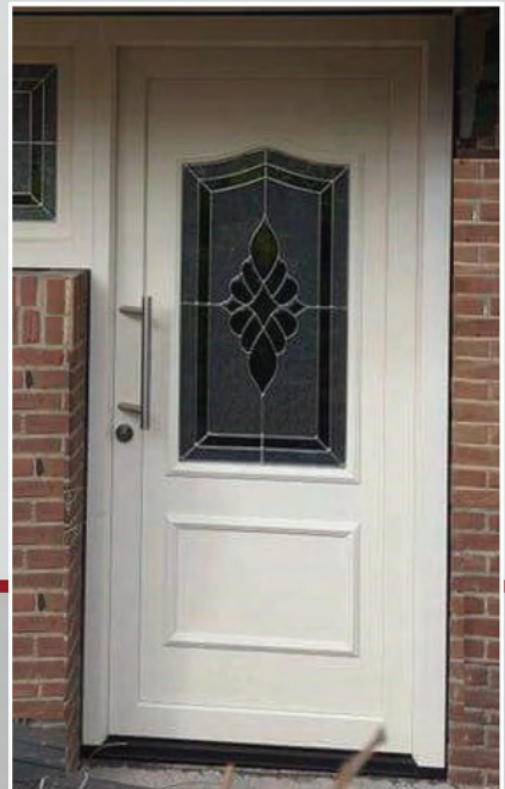

K.36 | Bergia - 190
• Glas in lood